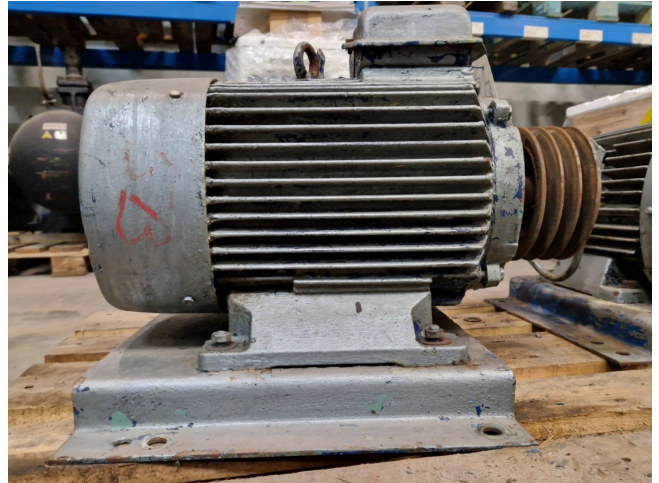

VEM Motors KMER 160 M4 A C

Specifications

Marka	VEM Motors
Rodzaj	KMER 160 M4 A C
kW	11,0
RPM	1440
Size & Weight	550x450x430 mm (LxWxH) & 86 kg
50 Hz / 60 Hz	50 Hz
Stock	1

Description

Used VEM Motors KMER 160 M4 A C

Used VEM Motors KMER 160 M4 A C electromotor with the following specifications: 50 Hz - 11,0 kW - 1440 RPM. Dimensions: 550x450x430 mm (LxWxH).